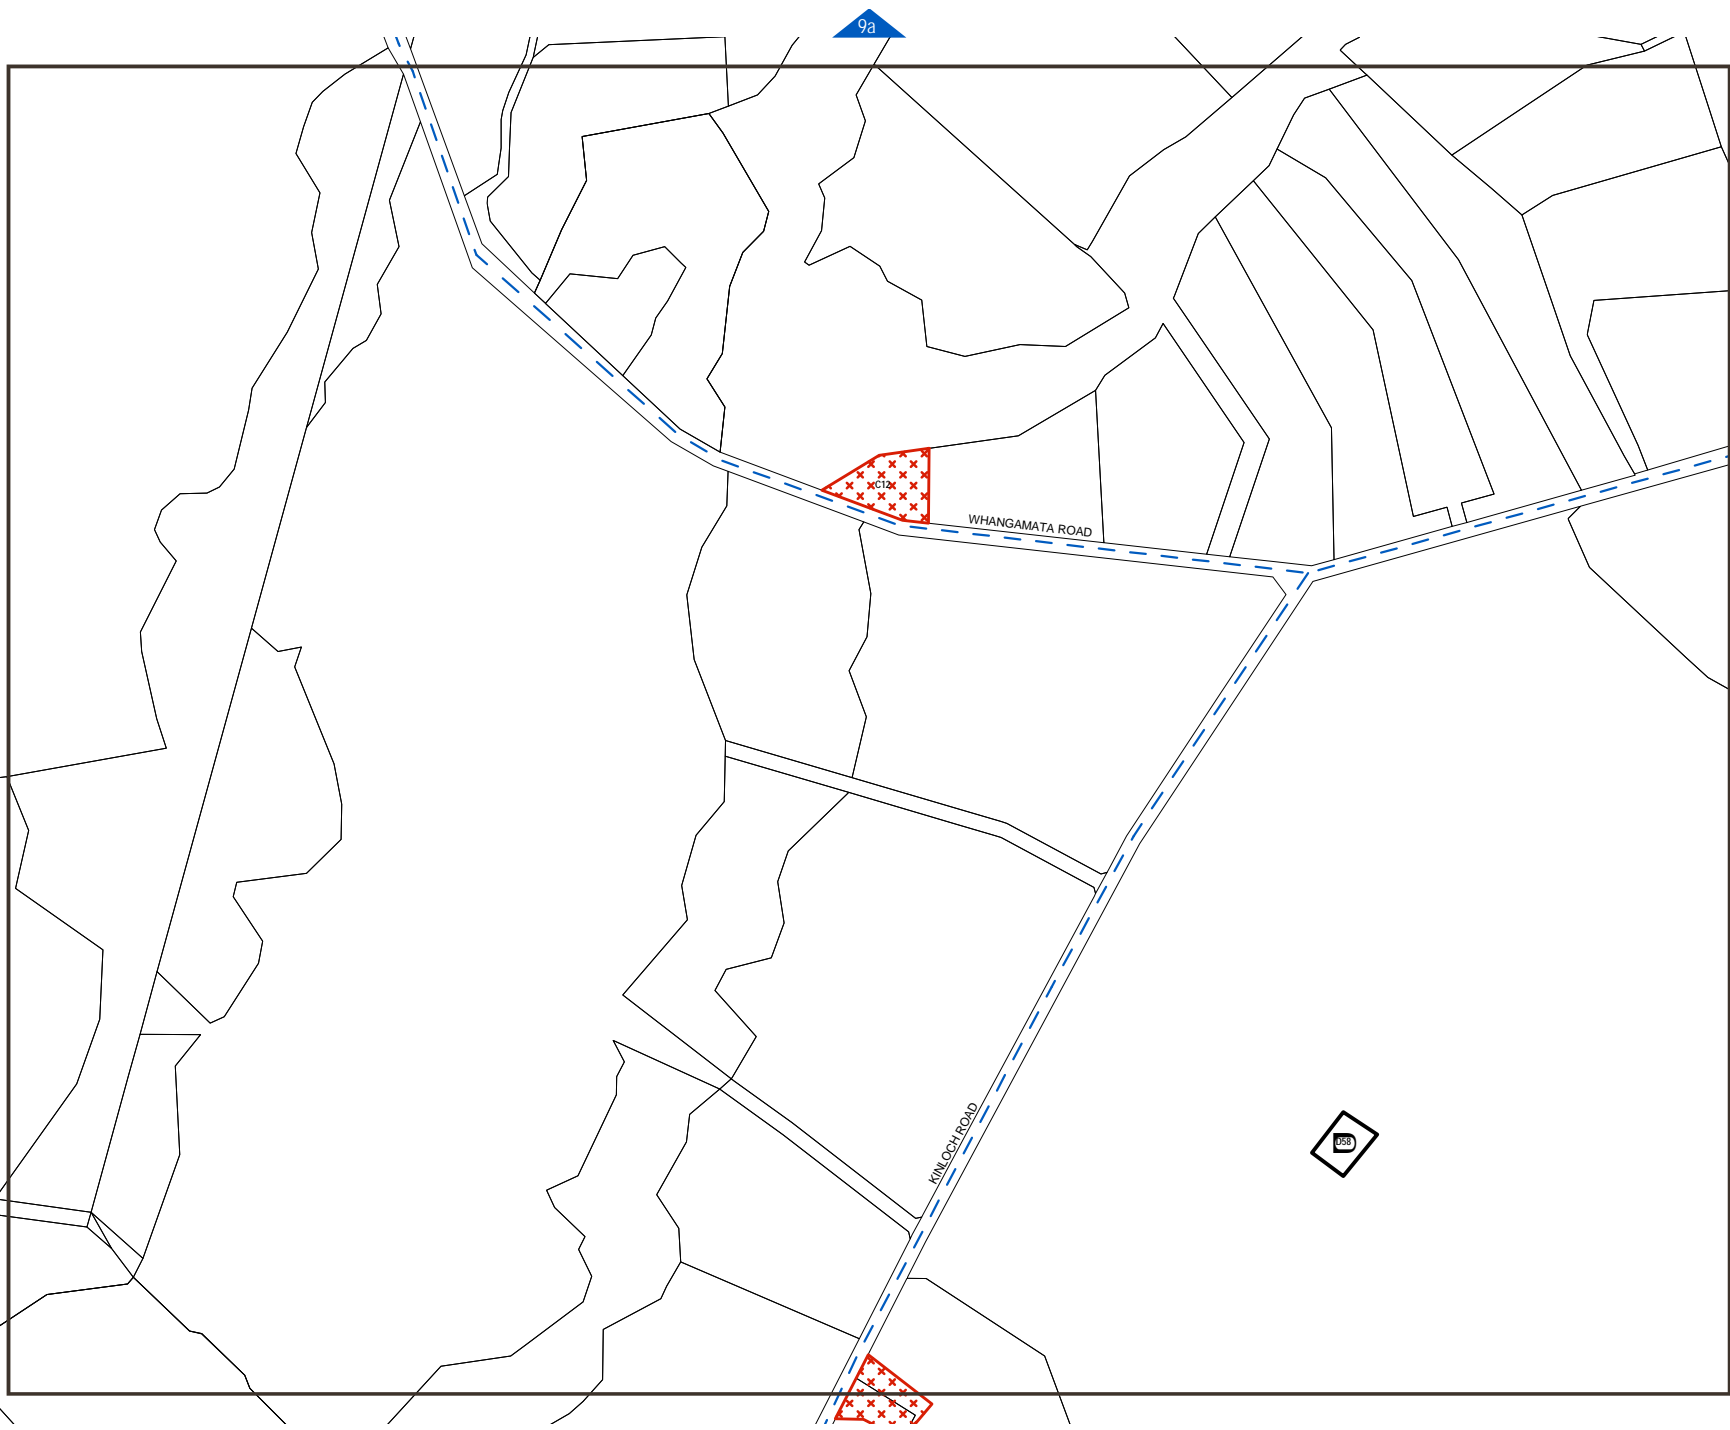

Planning Maps  
 KINLOCH

LEGEND

- Environments:
  -  Rural
- Roading Hierarchy:
  -  Local Road
  -  Collector Road
- Designations:
  -  Designated Site
- Hazards:
  -  Known Contaminated Site
- General:
  -  Legal Property Boundary

NOTES

Designated Site D58: Kinloch Reservoir.  
 Known Contaminated Site C12: Kinloch transfer station.

SCALE @ A4 1:10000

NOTE: All maps are to be redesigned and enlarged to A3 size when the District Plan becomes operative.