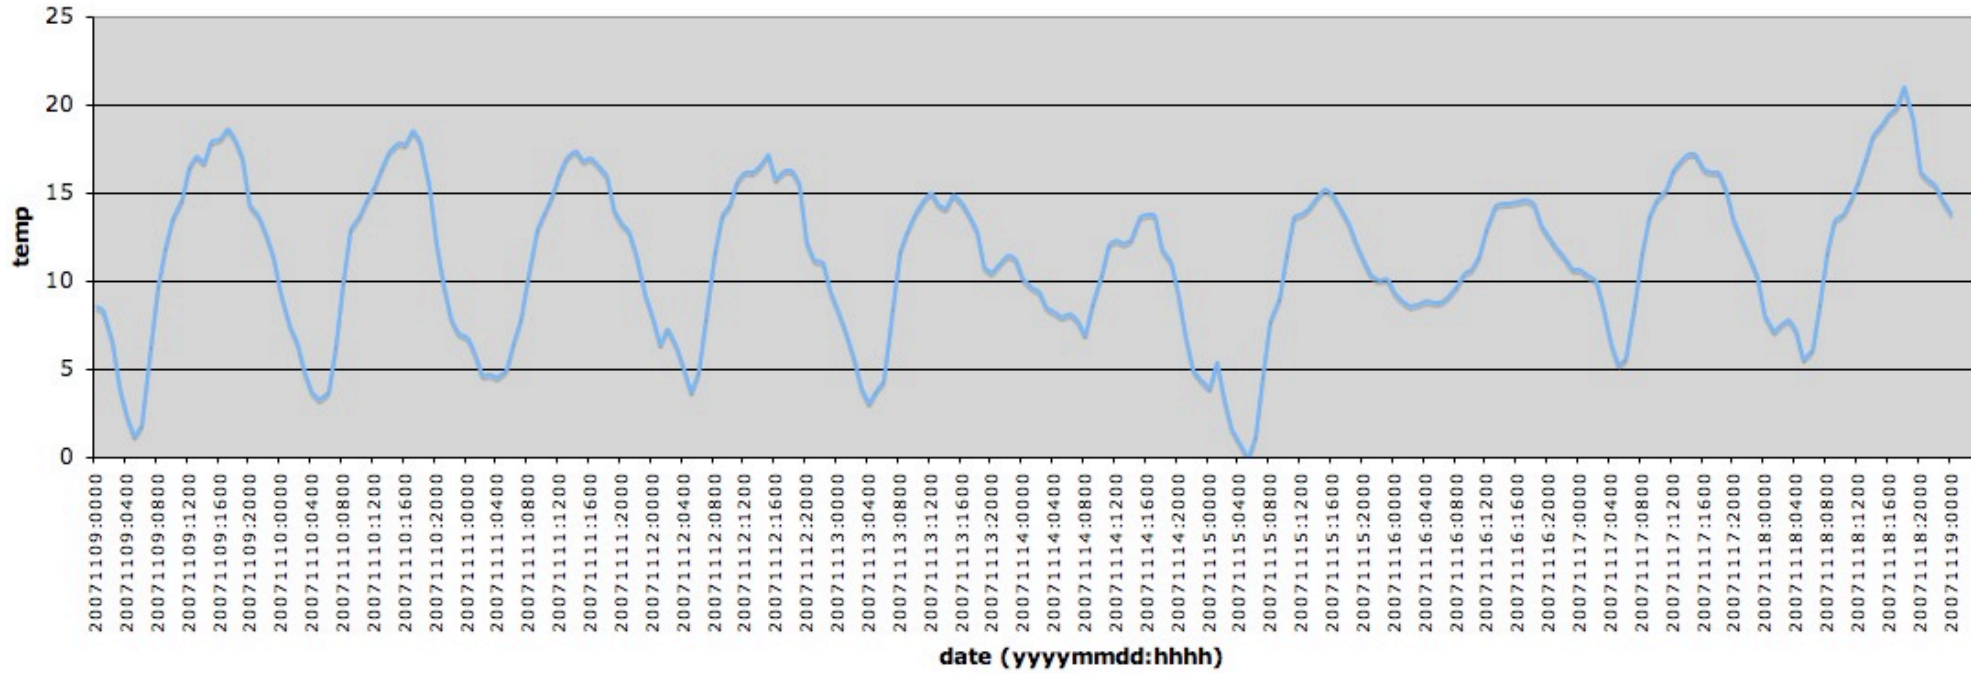

Appendix 1. Locations of gecko spotlighting in Whareroa North.

Lizard survey conducted at Pt Hauhungaroa 6A Block
March 2008

Appendix 2. Mean temperature for Turangi 2 Ews observation station

Source: The National Climate Database, NIWA.

Appendix 3. Locations of artificial cover objects (ACO) transects and handsearching sites.

Lizard survey conducted at Pt Hauhungaroa 6A Block
March 2008

Appendix 4. Photographs of pig damage common throughout Pt Hauhungaroa 6A block.