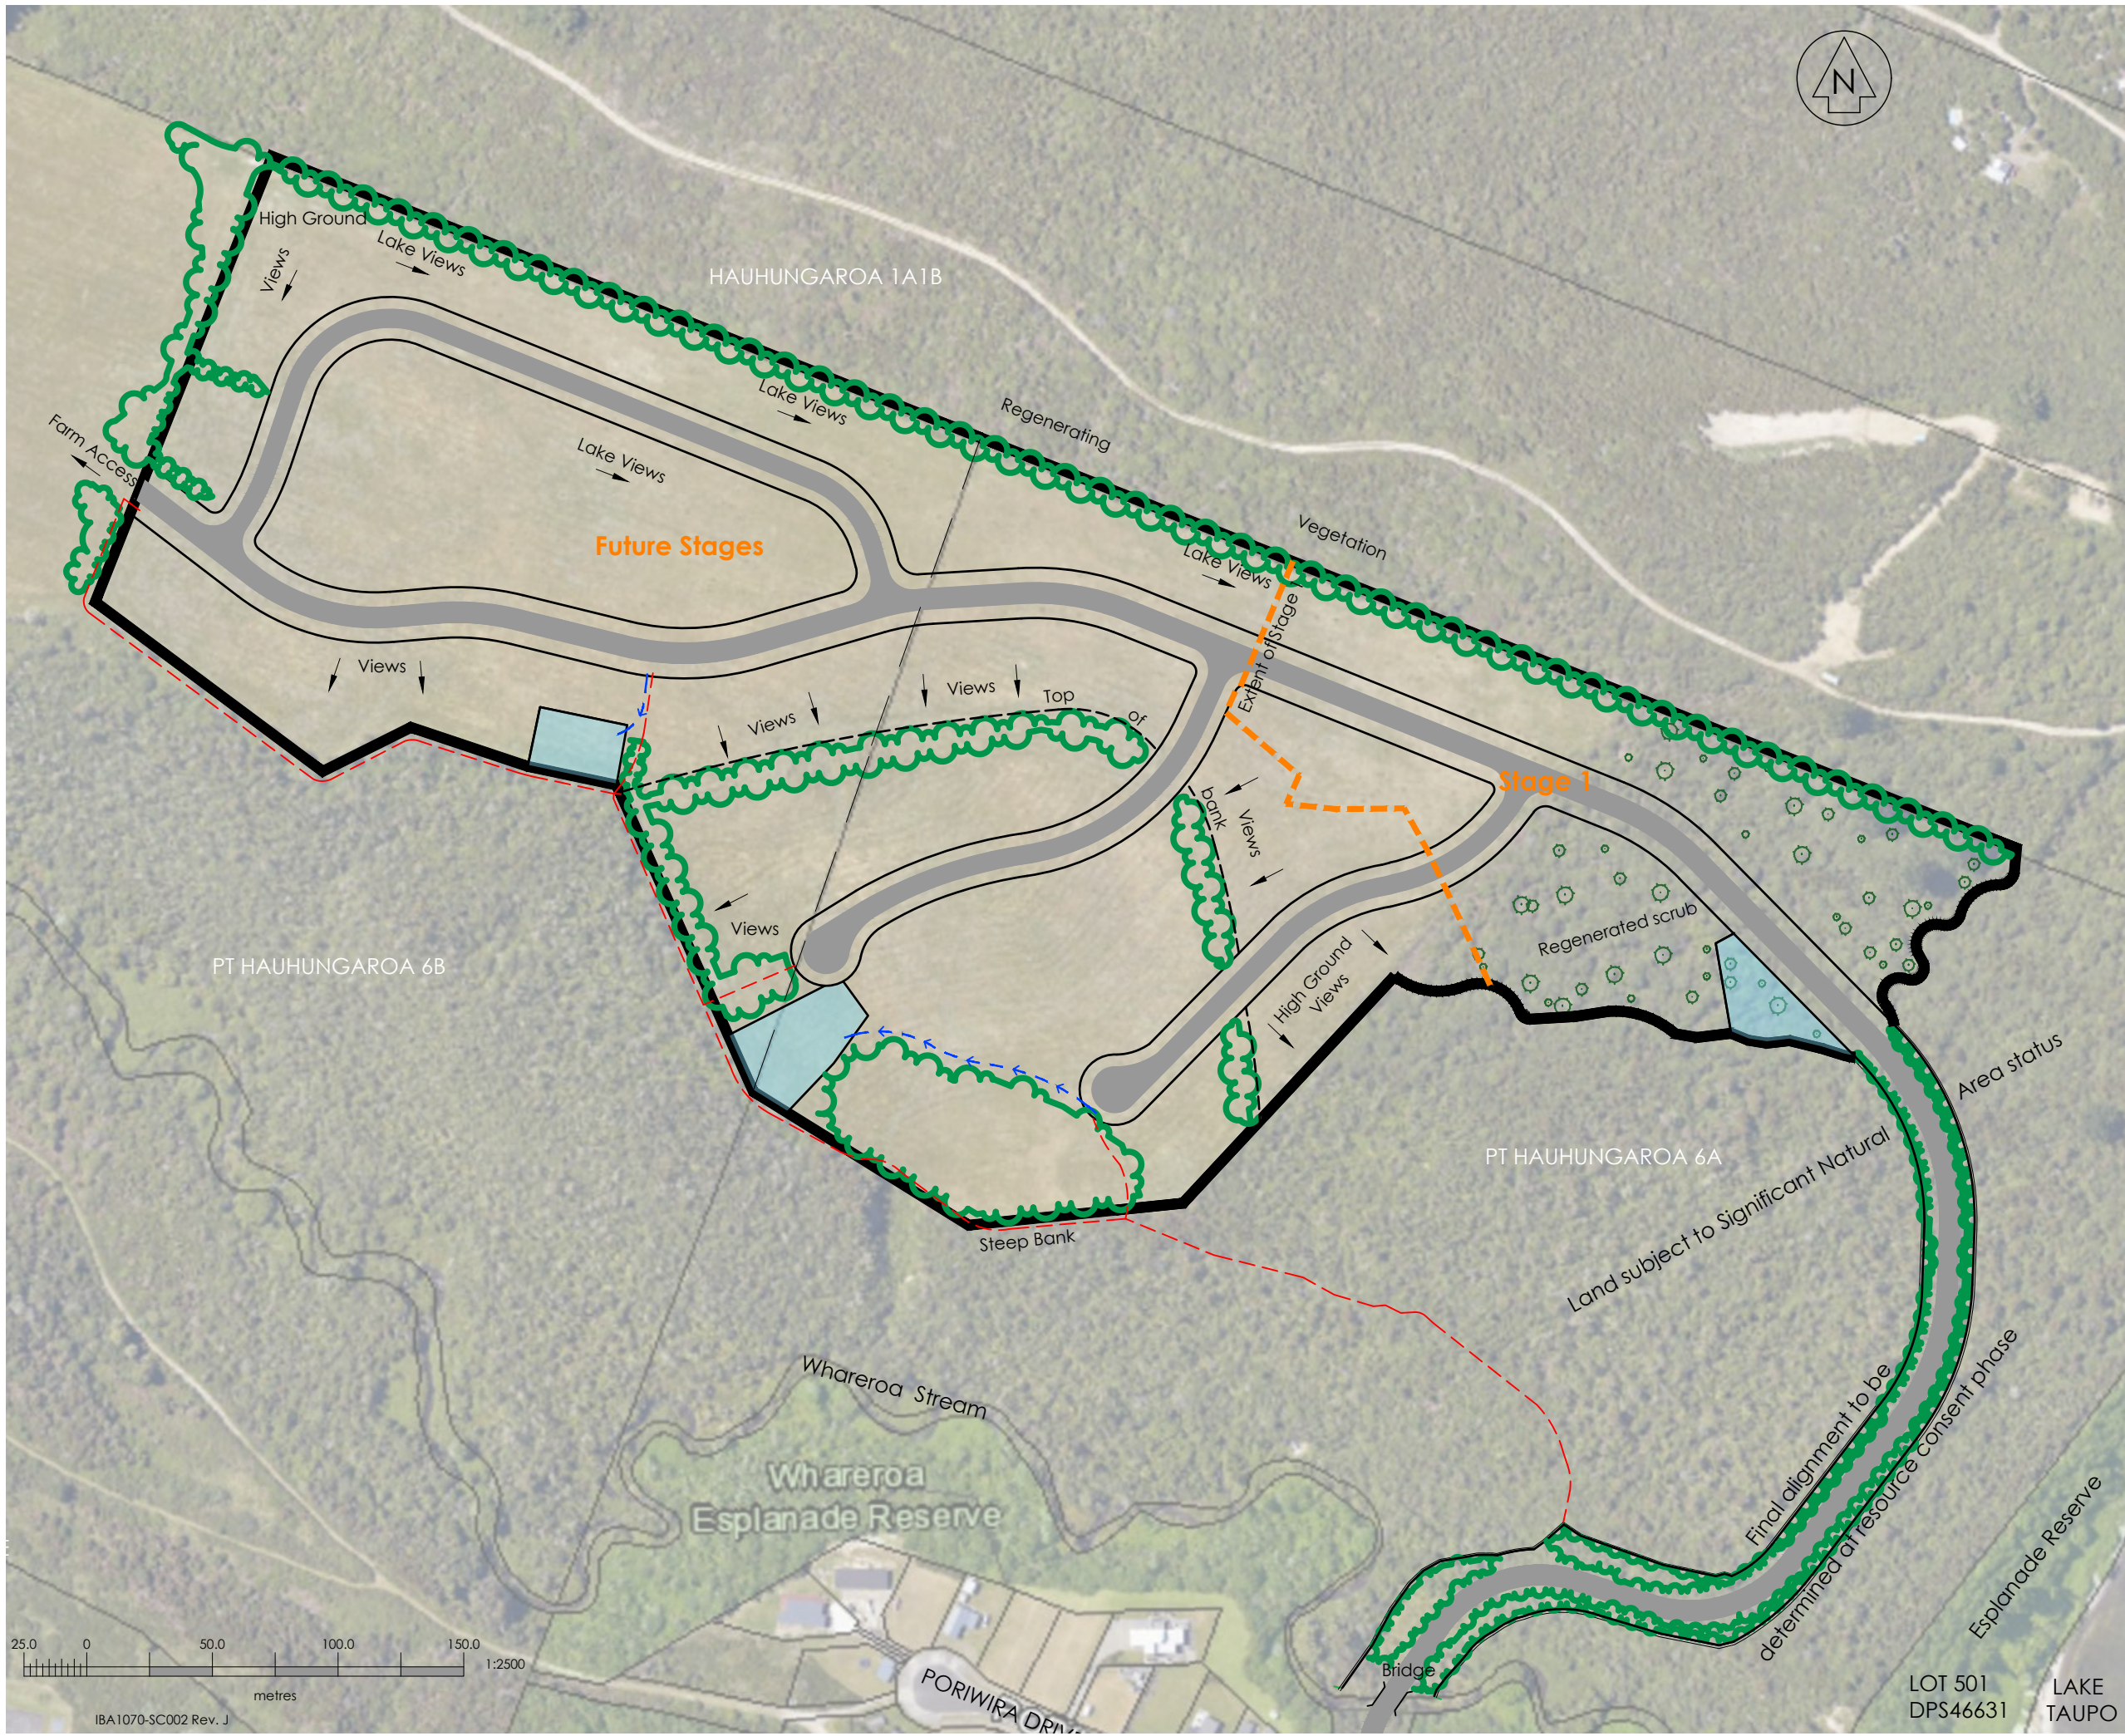

WHAREROA NORTH CONCEPT PLAN

Legend

-  Proposed Residential Development
-  Proposed Roding
-  Proposed Pedestrian Linkage
-  Proposed Indigenous Planting
-  Local Purpose Reserve (Stormwater)
-  Overland Flow Path

LOT 501
DPS46631
LAKE TAUPO