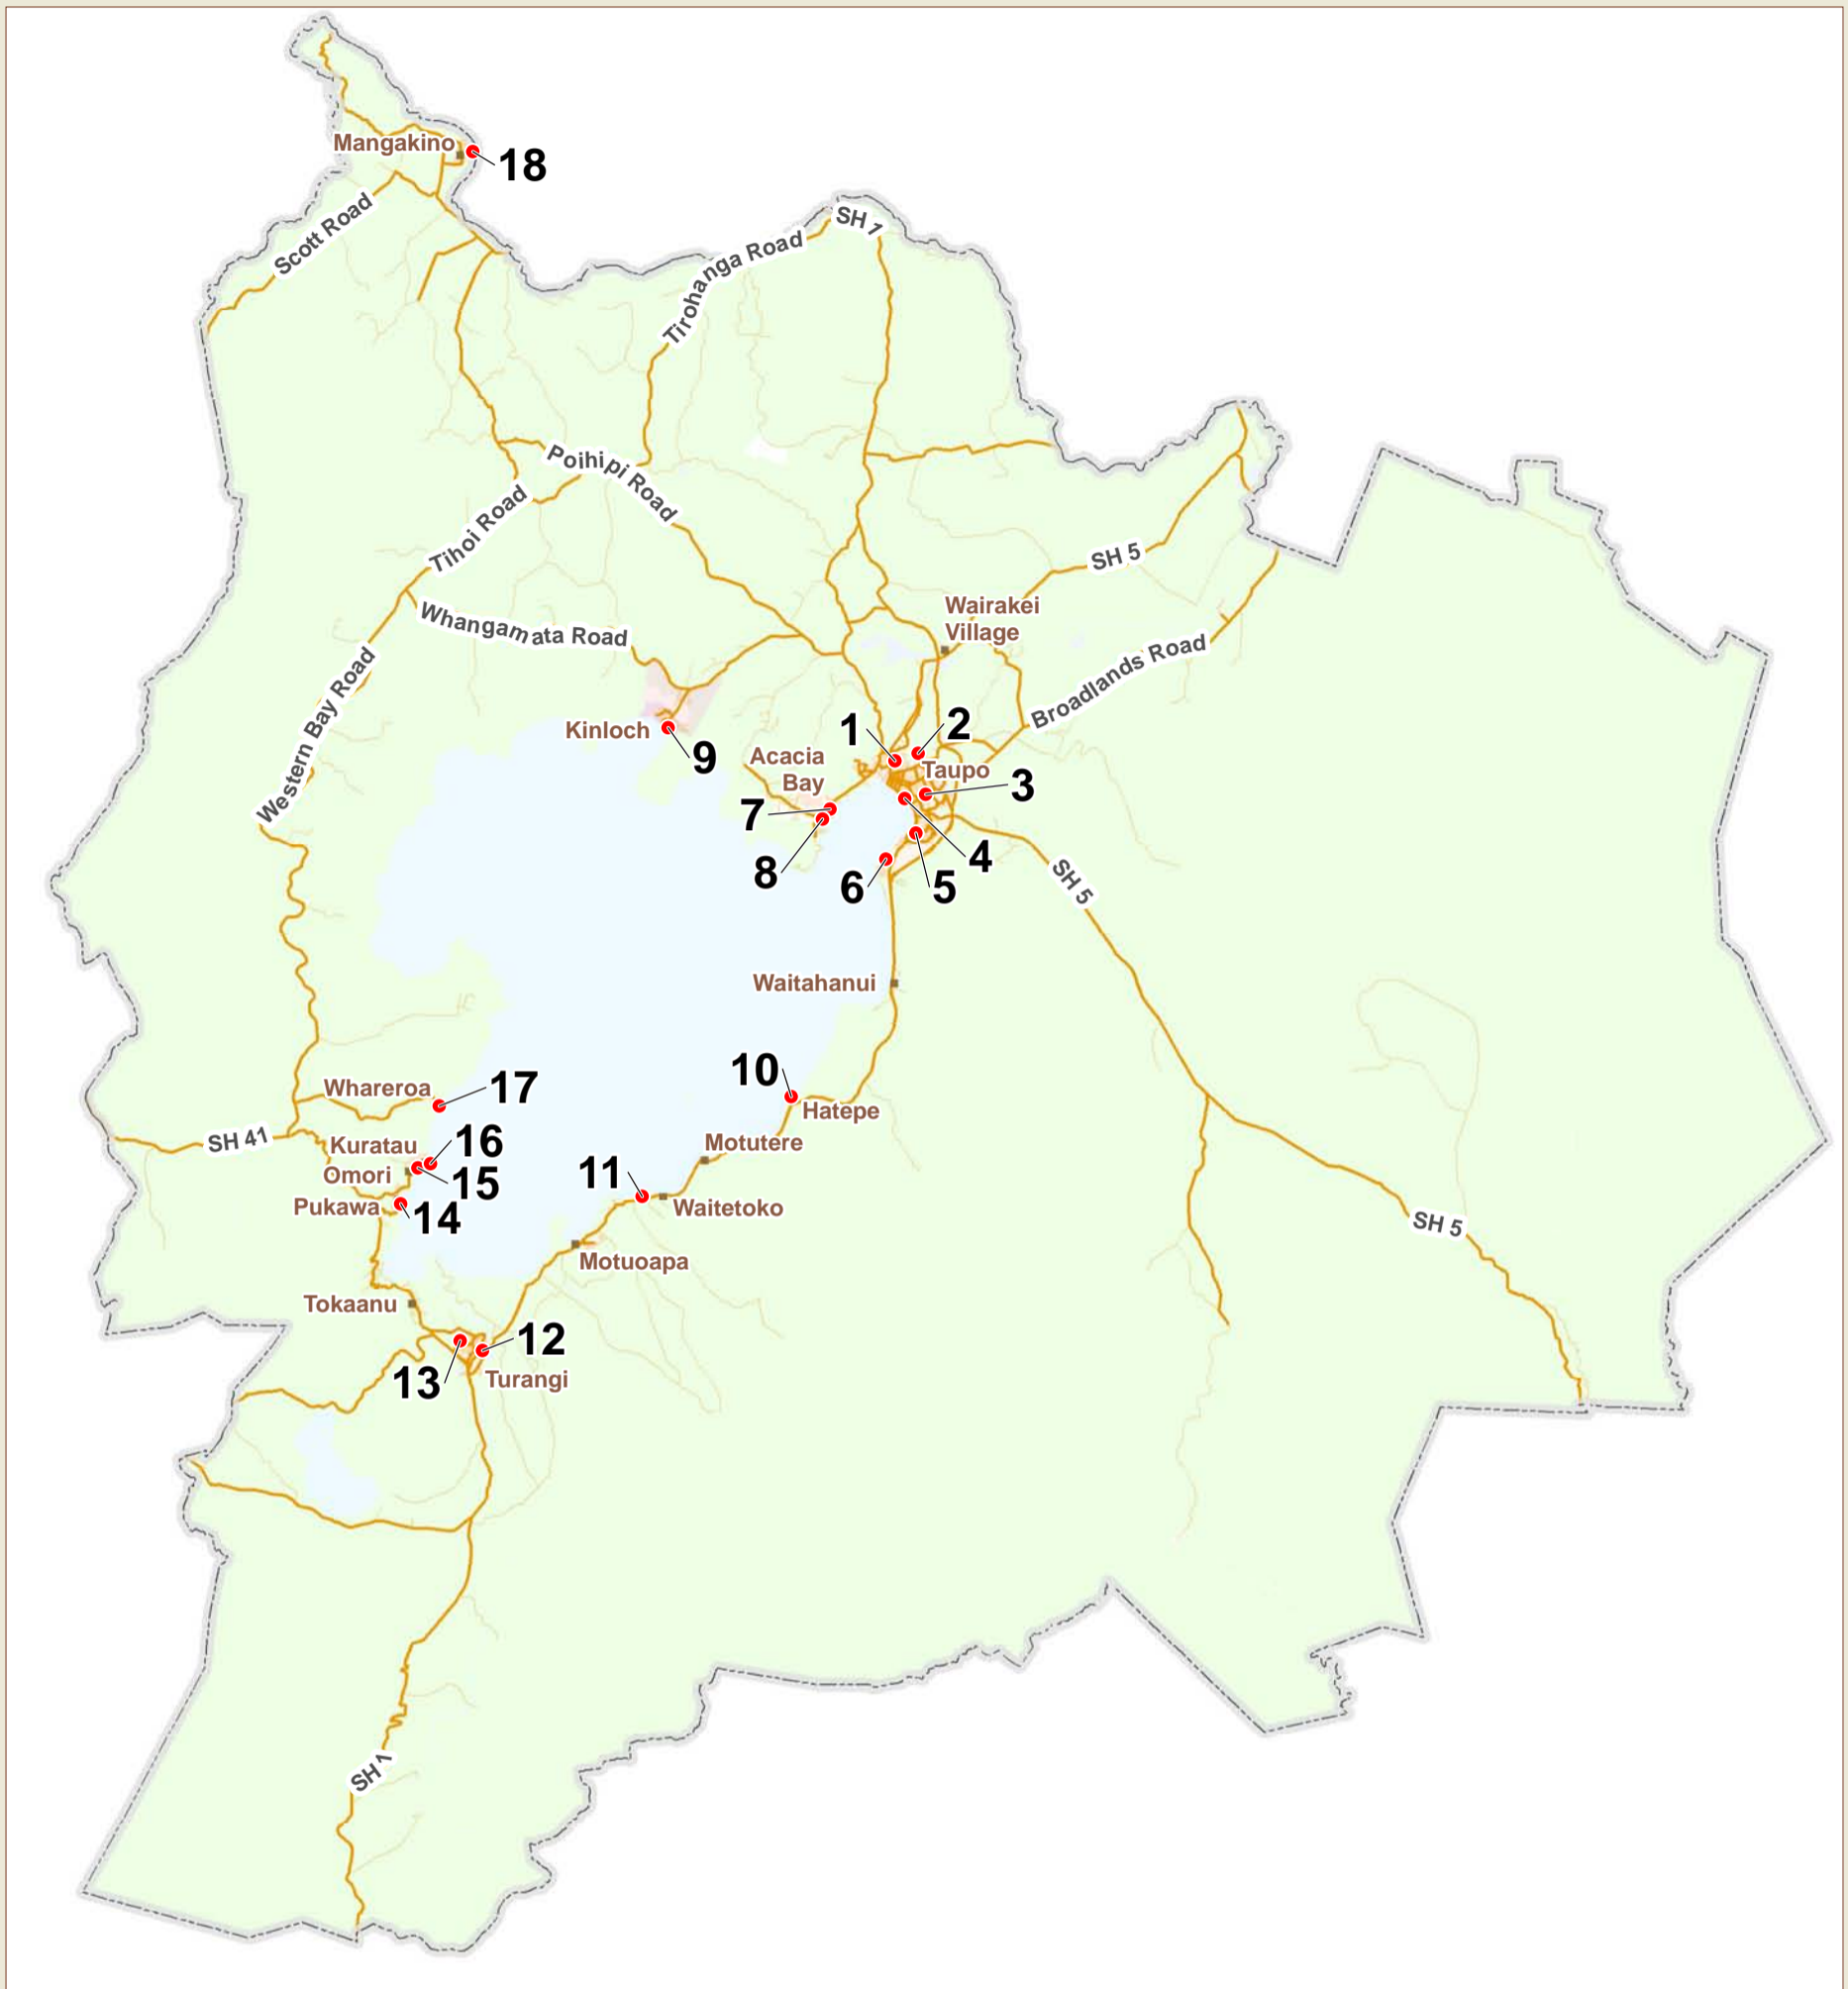

DOG EXERCISE AREAS & DOG RESTRICTED AREAS IN THE LAKE TAUPO DISTRICT

PLEASE RESPECT AND ENJOY OUR DOG EXERCISE AREAS

- Do not allow your dog to attack or annoy other dogs or people
- The person exercising the dog must be able to control it as if it were on a leash.
- If you cannot stop or retrieve your dog with a call or whistle, then do not exercise it off leash.
- Please remove your dog droppings – Council supplies free pooper scooper bags and there are dispensers in various parts of the District, as shown on the maps.
- No bitches in season are permitted in a public place.

INFRINGEMENTS:

- Owners of dogs in prohibited areas may incur a \$300 infringement fee.
- Failure to carry a leash in a public place may incur a \$100 infringement fee.
- Failure to have your dog on a leash in a 'leash area' may incur a \$300 infringement fee.

For a detailed explanation of all areas see Council Dog Policy booklet which is available at Council offices or website

- Taupo District Council
- 72 Lake Terrace, Taupo
 - Town Centre, Turangi
 - Town Centre, Mangakino

Taupo District
Dog exercise areas
& dog restricted areas