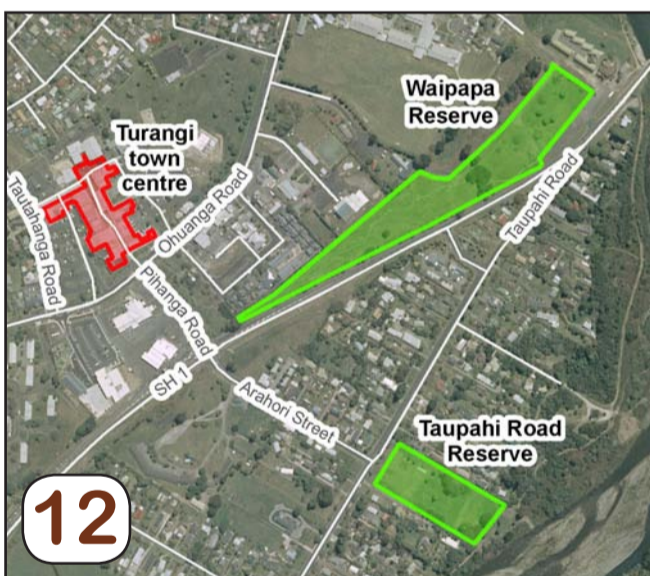

KEY

- Dog exercise area
- Dogs prohibited from 1 December to 31 March 9am-7pm inclusive
- Dogs on a leash at all other times
- Dogs prohibited at all times
- Pooper Scooper Dispenser

Taupo District
Dog exercise areas
& dog restricted areas